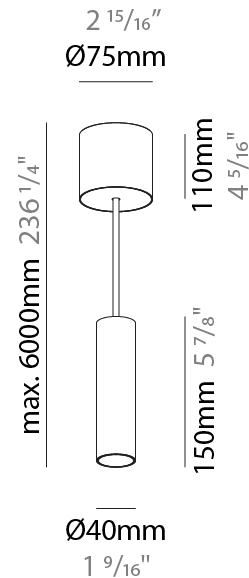

GENERAL

Series: Hangover
Subseries: Hangover Monopoint Surface Canopy
Brand: Prolicht
Division: Architectural
Mounting Type: Suspension
Mounting Location: Ceiling
Subcategory: Pendant

PHYSICAL

Shape: Cylinder
Diameter (mm): 40
Diameter (in): 1 9/16
Height (mm): 150
Height (in): 5 7/8
Max. Overall Height (mm): 2150
Max. Overall Height (in): 84 5/8
Light Distribution: Downlight
Weight (kg): 0.75
Weight (lbs): 1.65
Diffuser: Shine Ring 0-6
Fixture Finish: SSR / BKV / CWI / CRY / HAB / LAG / UFT / ITA / RUA / RUR / MIC / FTG / MYG / TWT / LOD / PUS / FRO / FUP / KIA / POP / BLS / SPG / MEY / GOH / GUM / CHC / COM / ABZ / JAG / OBR / MOS / ROR
Fixture Material: Aluminum
Cable Details: 2000mm / 6000mm Cable in White / Black / Orange / Red

ELECTRICAL

Lamp Type: LED (Zhaga Standard)
Input Wattage (W): 10.9
Total Output Wattage (W): 9
Dimming: Non-Dimmable
Driver Included: Yes
Driver Location: Integrated
Driver Type: Constant Current
Driver Class: Class 2
Input Voltage (V): 120
Constant Current (MA): 500
Upon Request: Remote: 0-10Vdc dimming / Phase dimming 120Vac

LED

Number of LEDs: 1
Color Temperature (°K): 2700 / 3000 / 4000
Max. Delivered Lumen (lm): 842
CRI: >90 CRI
Lamp Life (hrs): 50000

OPTICAL

Reflector: 40 / 50

RATINGS AND CERTIFICATIONS

Certified By: Certified for North American Standards
IP rating: IP20